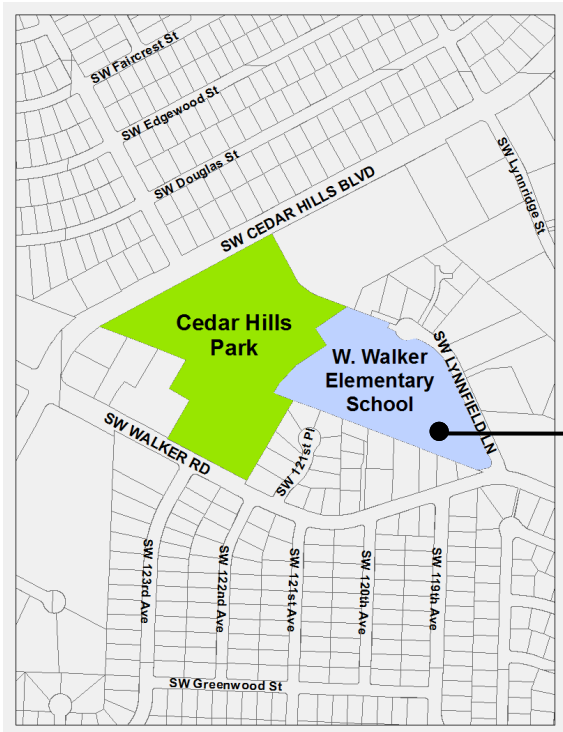

NEIGHBORHOOD MEETING

Cedar Hills Park & William Walker Elementary School
March 30, 2016 — 6:30 pm

MOVING CARS, BUSES & PEOPLE at Your New Park and School

Tualatin Hills Park & Recreation District (THPRD) and the Beaverton School District (BSD) are partnering on a joint transportation improvement in your neighborhood for the Cedar Hills Park and William Walker Elementary School redevelopment projects.

What: NEIGHBORHOOD MEETING

Please join staff from both THPRD and BSD for a presentation, discussion and to share your input on this proposed transportation improvement.

Se Habla Español

When:

March 30, 2016 - 6:30 PM

Where:

William Walker Elementary School

Gymnasium

11940 SW Lynnfield Lane, Portland

www.thprd.org

Melissa Remick (503) 614-4017

mremick@thprd.org

www.beaverton.k12.or.us

Maureen Wheeler (503) 356-4360

maureen_wheeler@beaverton.k12.or.us