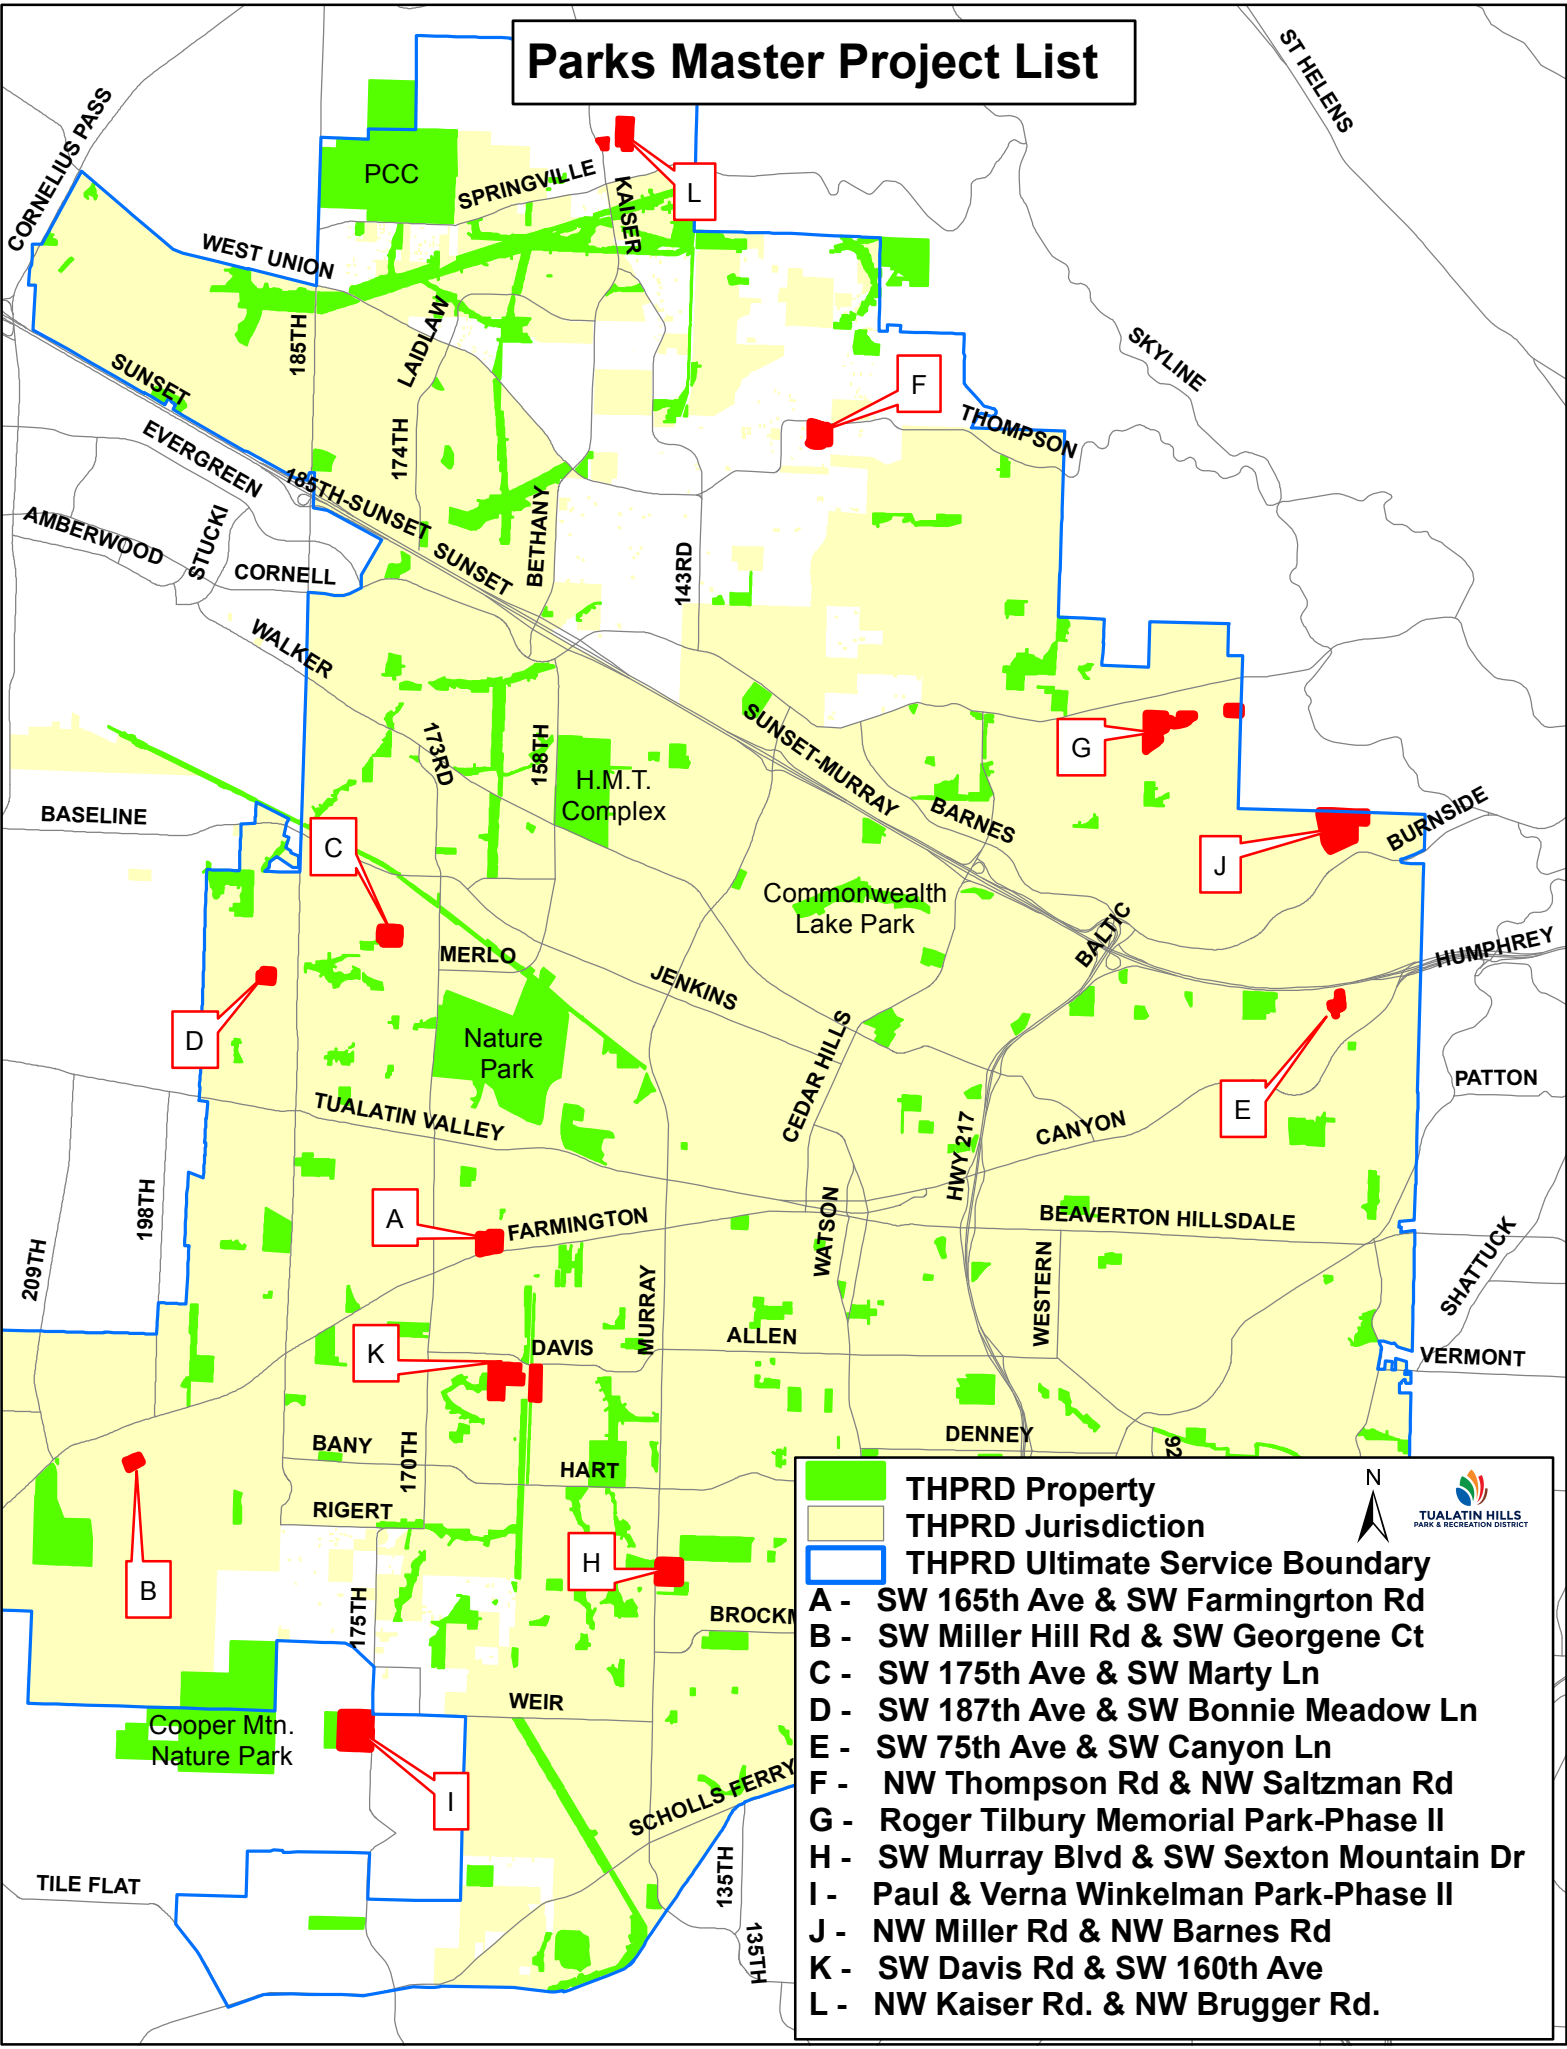

Parks Master Project List

- THPRD Property
- THPRD Jurisdiction
- THPRD Ultimate Service Boundary

A - SW 165th Ave & SW Farmingrton Rd
B - SW Miller Hill Rd & SW Georgene Ct
C - SW 175th Ave & SW Marty Ln
D - SW 187th Ave & SW Bonnie Meadow Ln
E - SW 75th Ave & SW Canyon Ln
F - NW Thompson Rd & NW Saltzman Rd
G - Roger Tilbury Memorial Park-Phase II
H - SW Murray Blvd & SW Sexton Mountain Dr
I - Paul & Verna Winkelman Park-Phase II
J - NW Miller Rd & NW Barnes Rd
K - SW Davis Rd & SW 160th Ave
L - NW Kaiser Rd. & NW Brugger Rd.