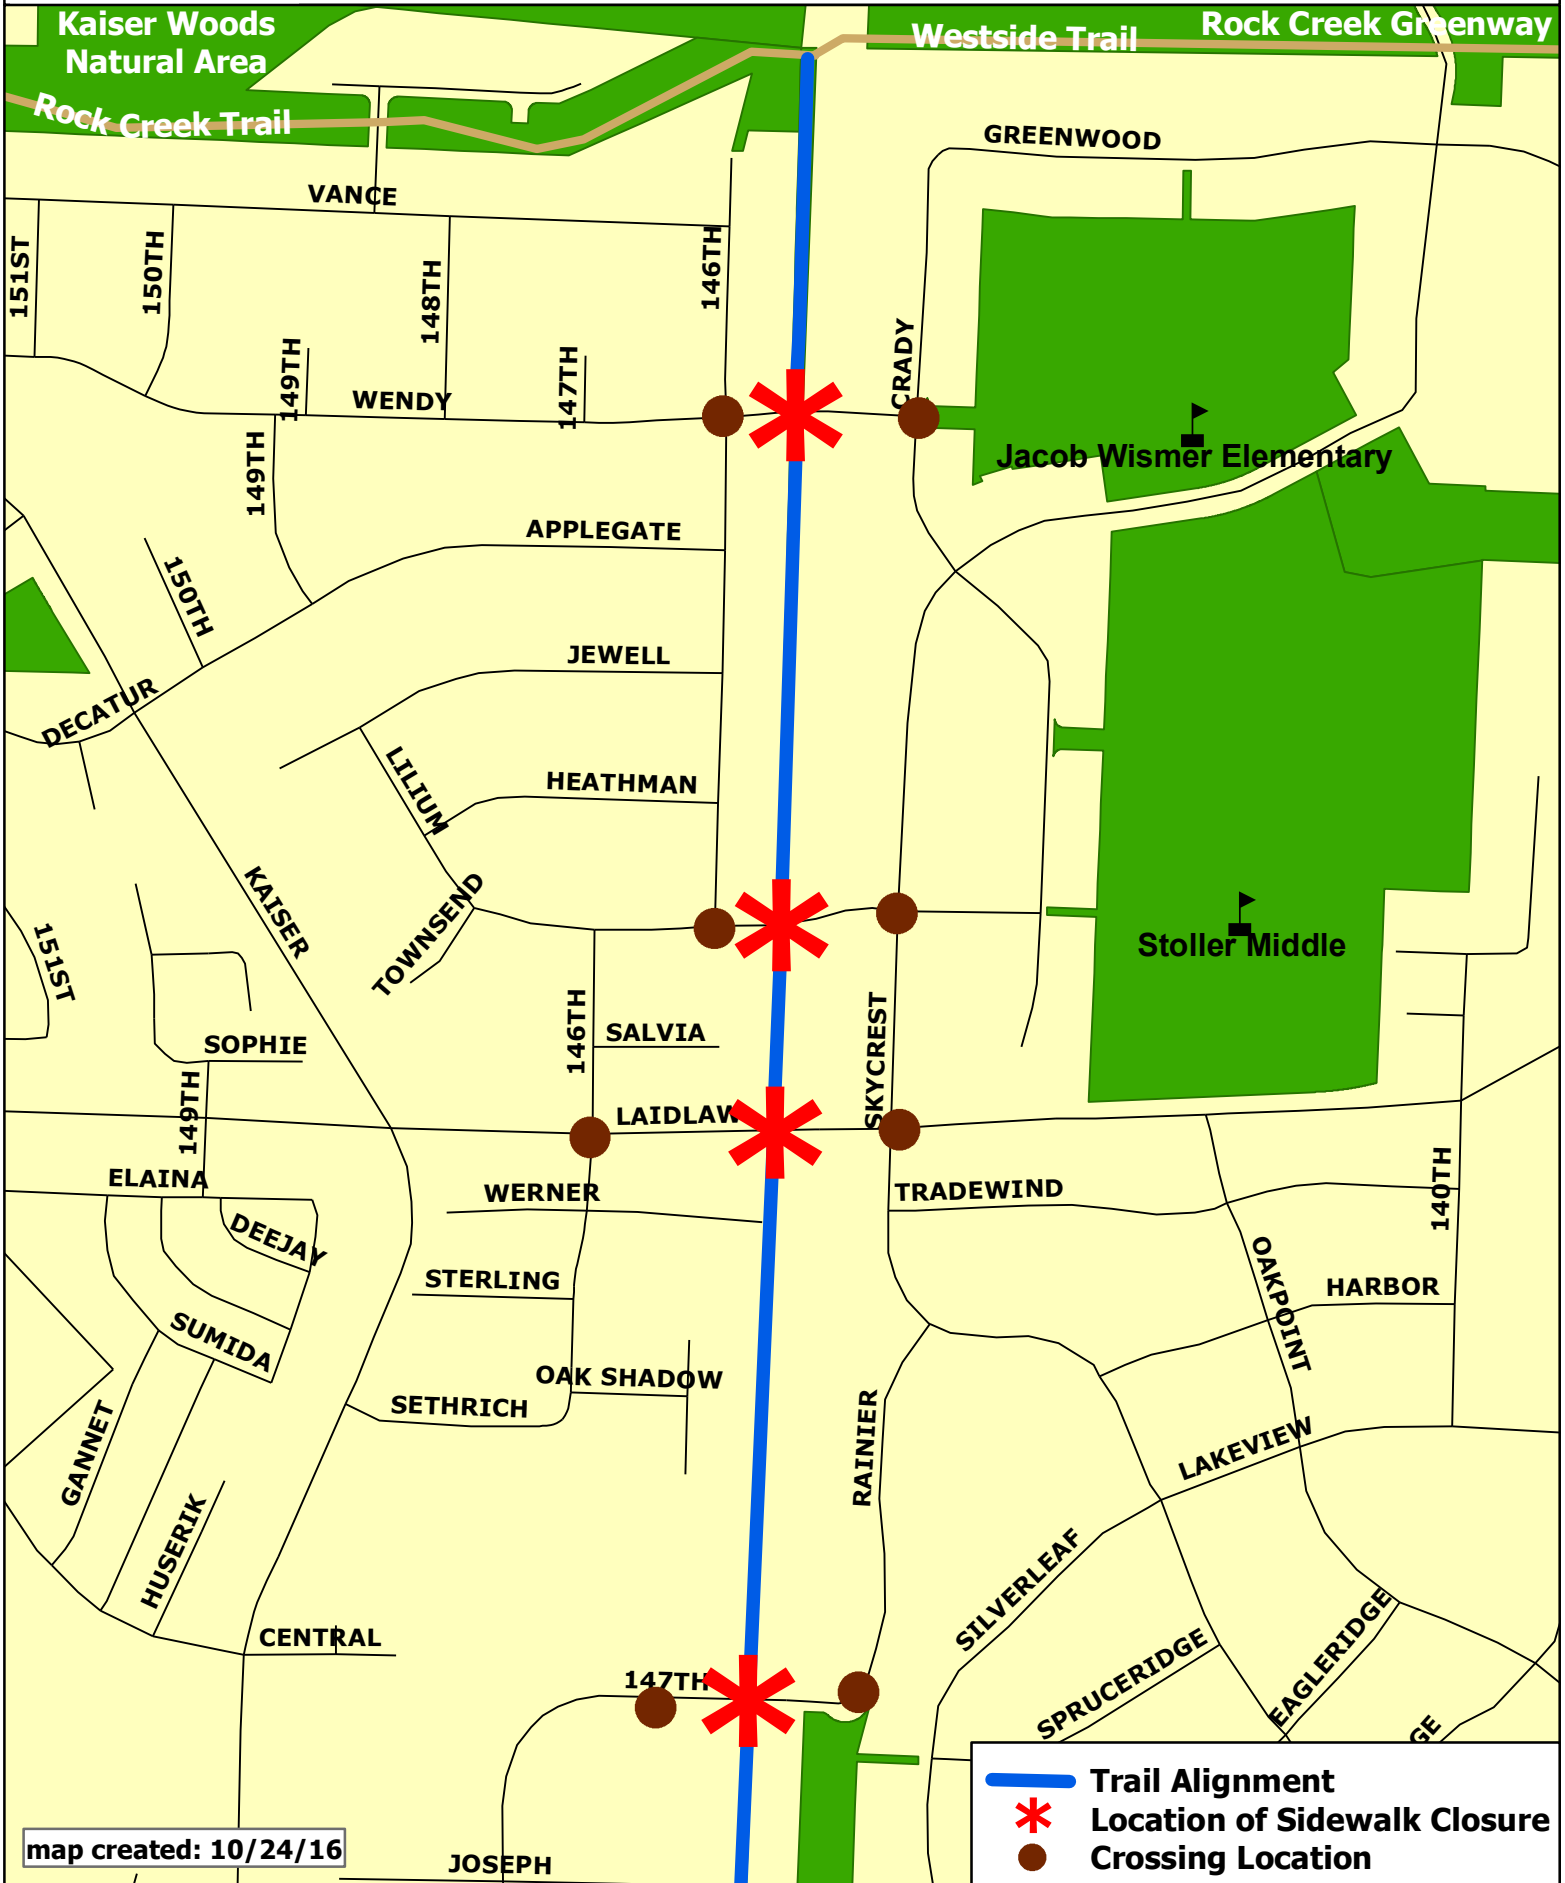

TUALATIN HILLS
PARK & RECREATION DISTRICT

Westside Trail Improvements Sidewalk Closure Map

map created: 10/24/16

-  Trail Alignment
-  Location of Sidewalk Closure
-  Crossing Location