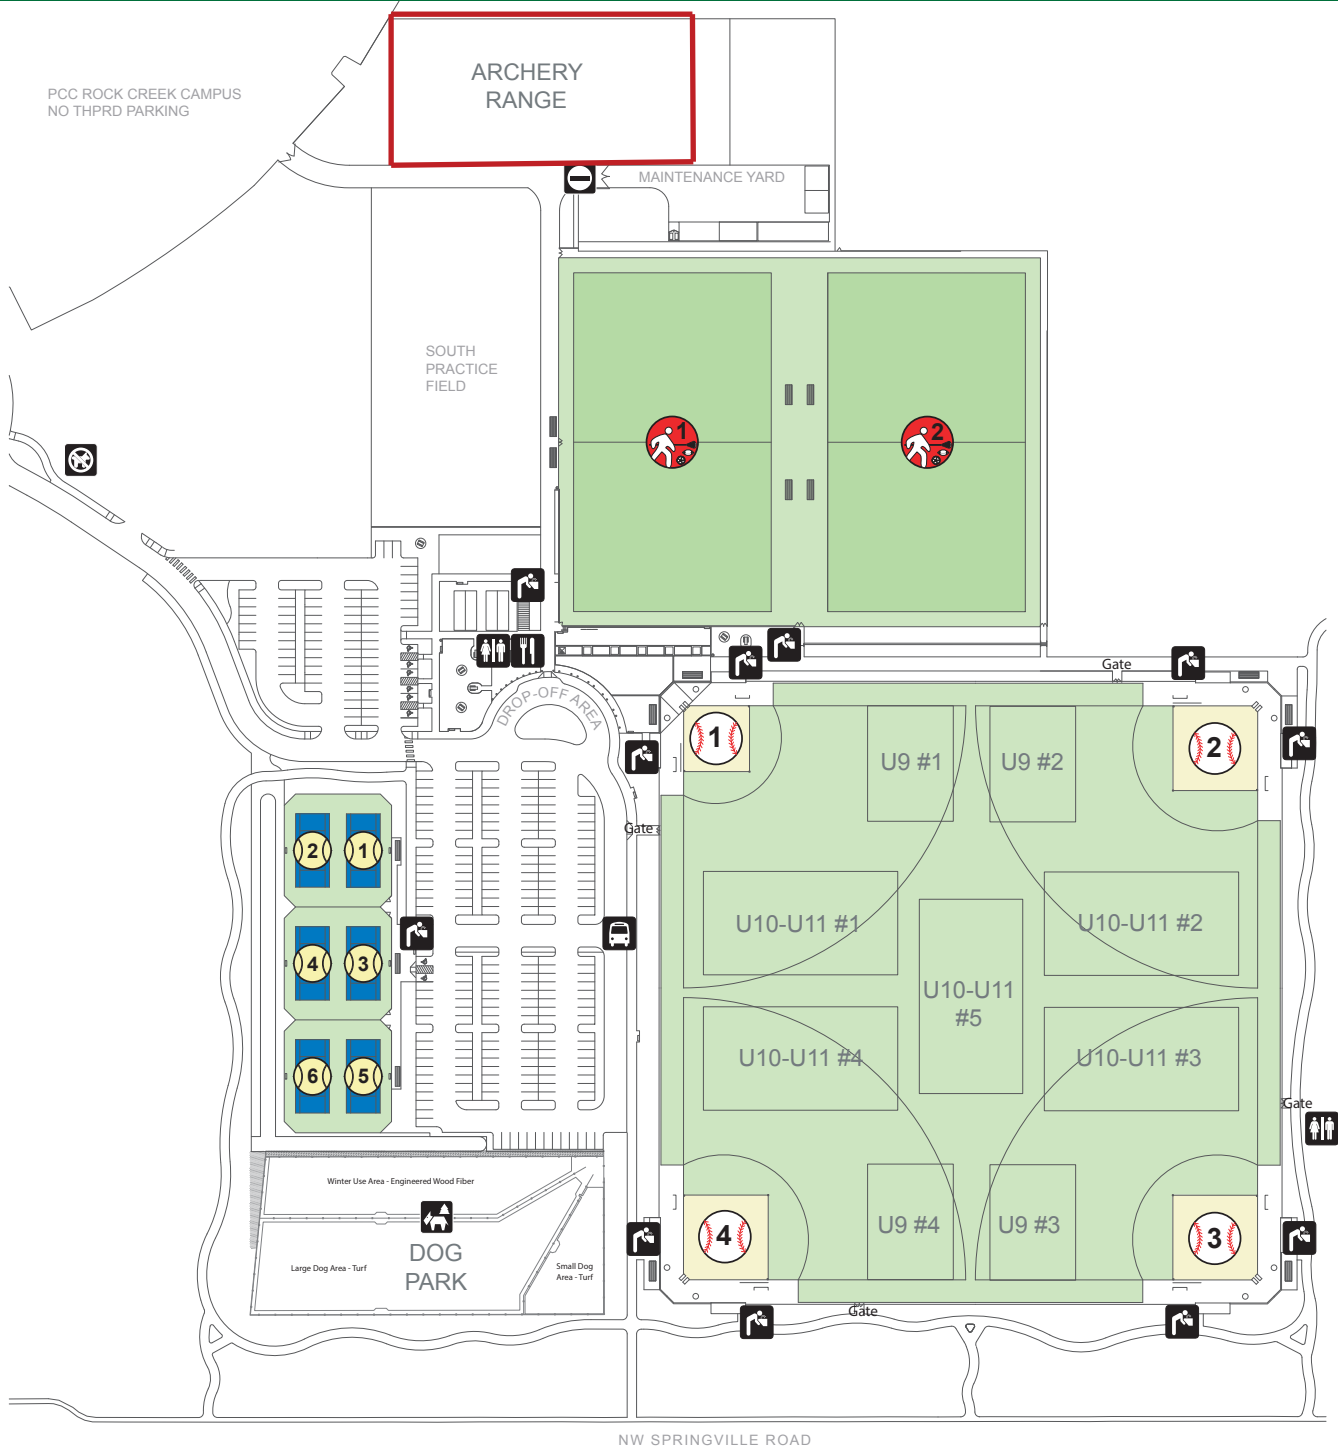

# FACILITY MAP

## MAP LEGEND

- |                   |                   |                               |
|-------------------|-------------------|-------------------------------|
| TENNIS COURT #    | RESTROOMS         | MAINTENANCE YARD DO NOT ENTER |
| BALL FIELD #      | CONCESSIONS       | BUS LOADING AREA              |
| MULTI-USE FIELD # | DRINKING FOUNTAIN | DOG PARK                      |

WELCOME TO THE PCC ROCK CREEK RECREATION FACILITY  
TUALATIN HILLS PARK & RECREATION DISTRICT