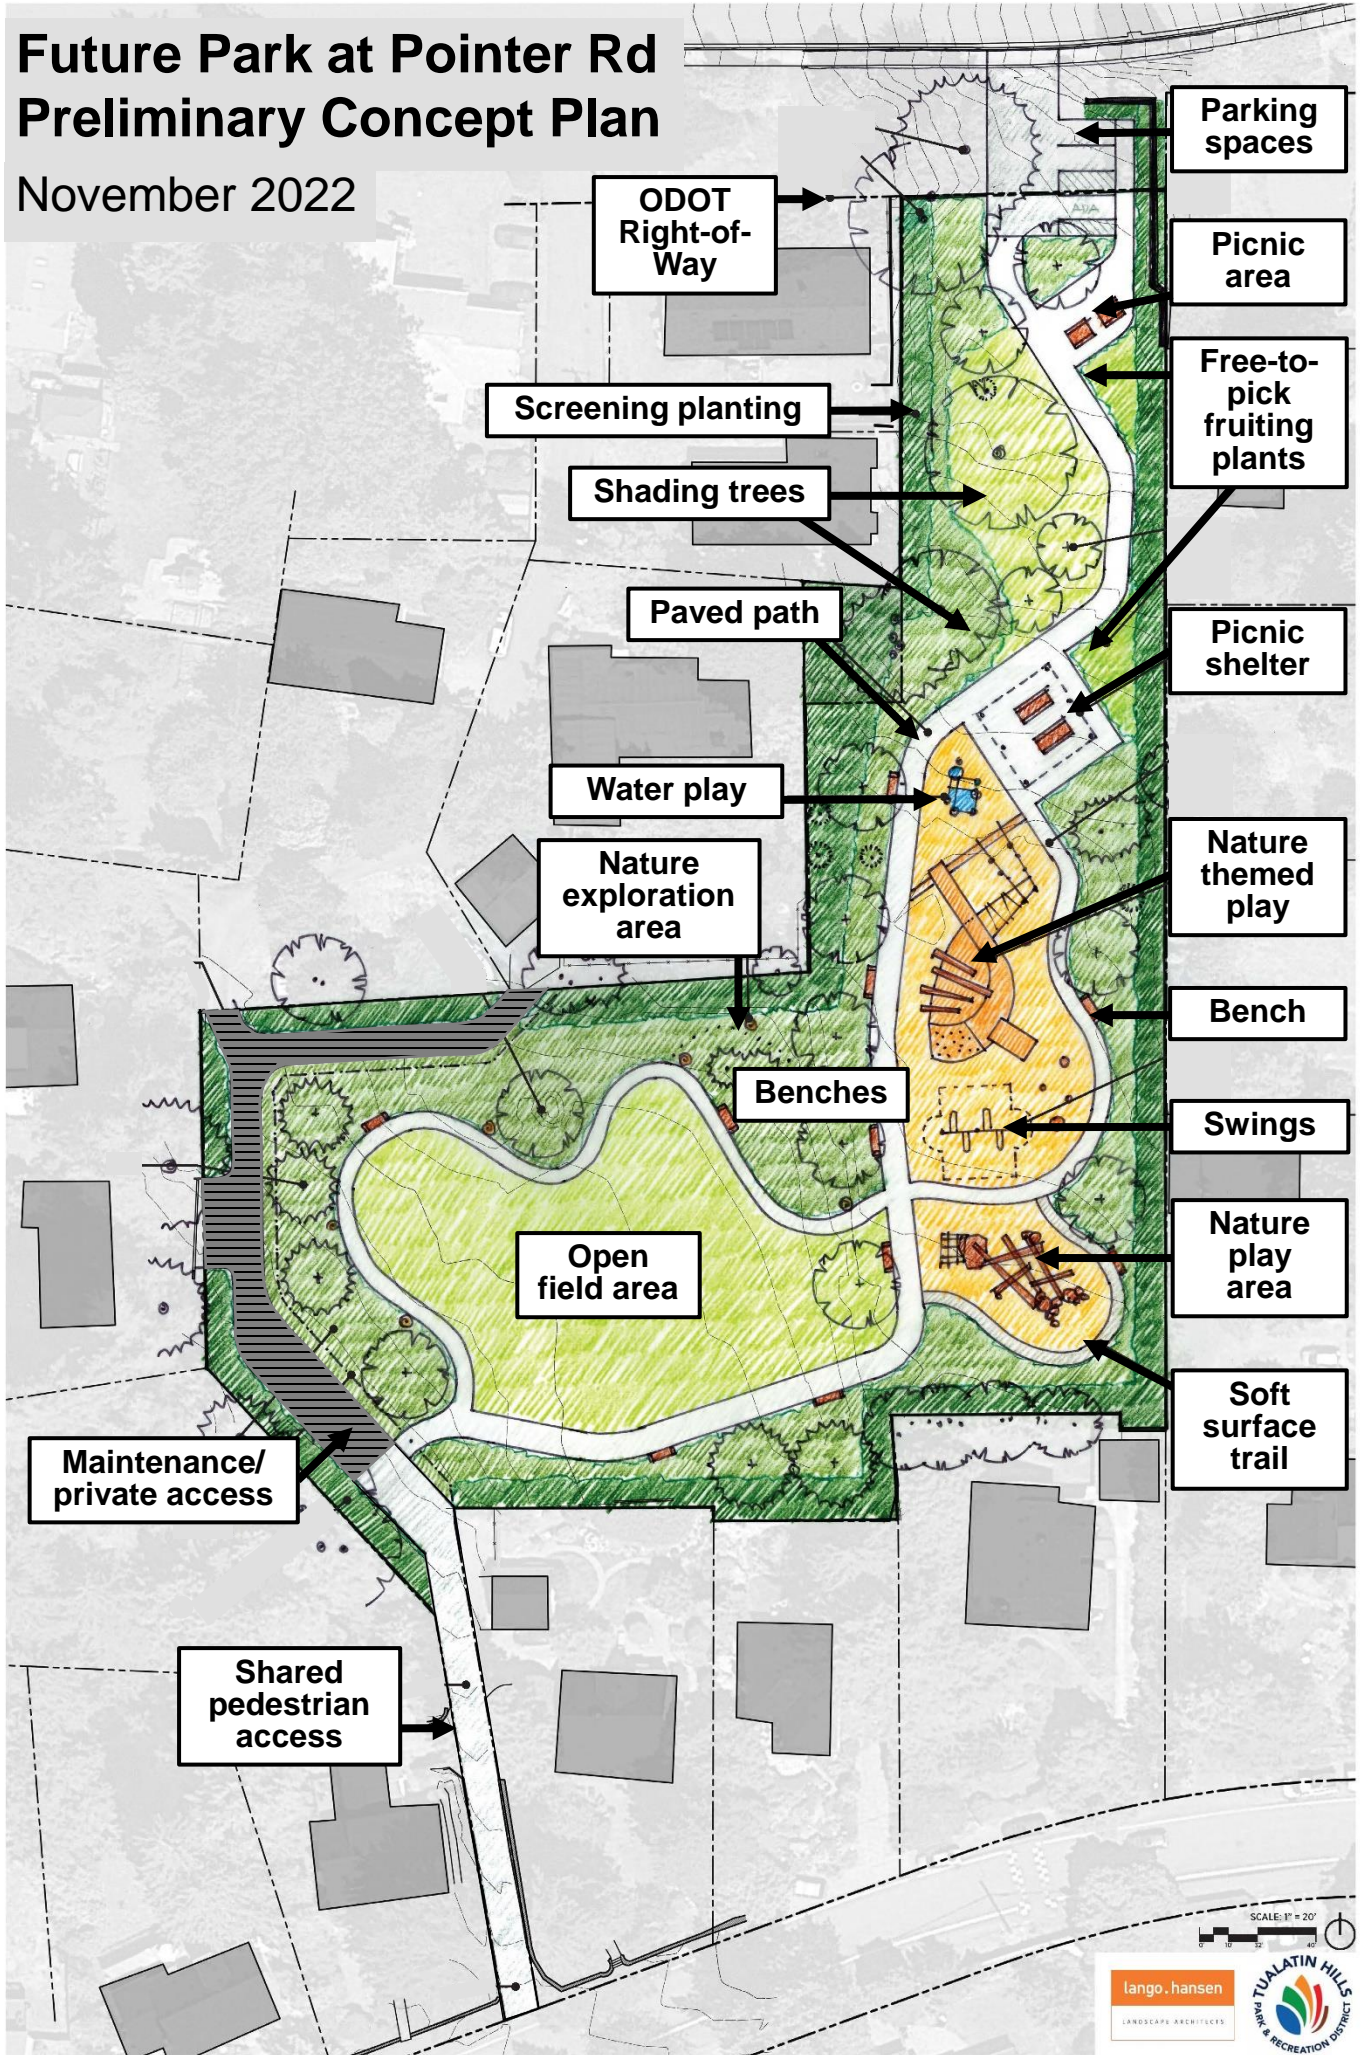

# Future Park at Pointer Rd Preliminary Concept Plan

November 2022

SCALE: 1" = 20'