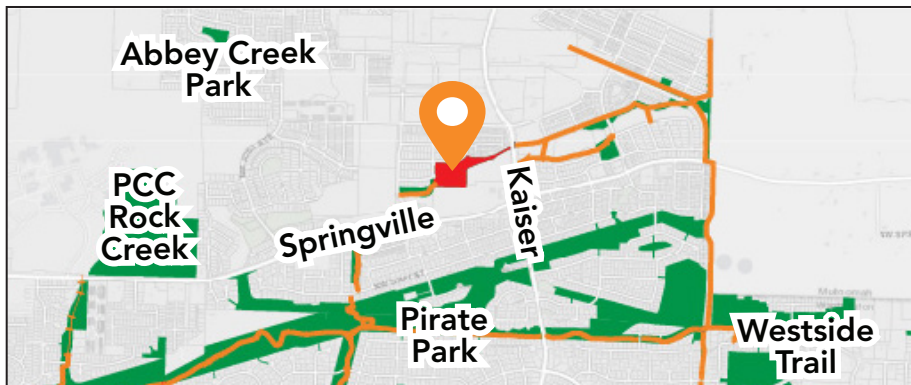

Project location